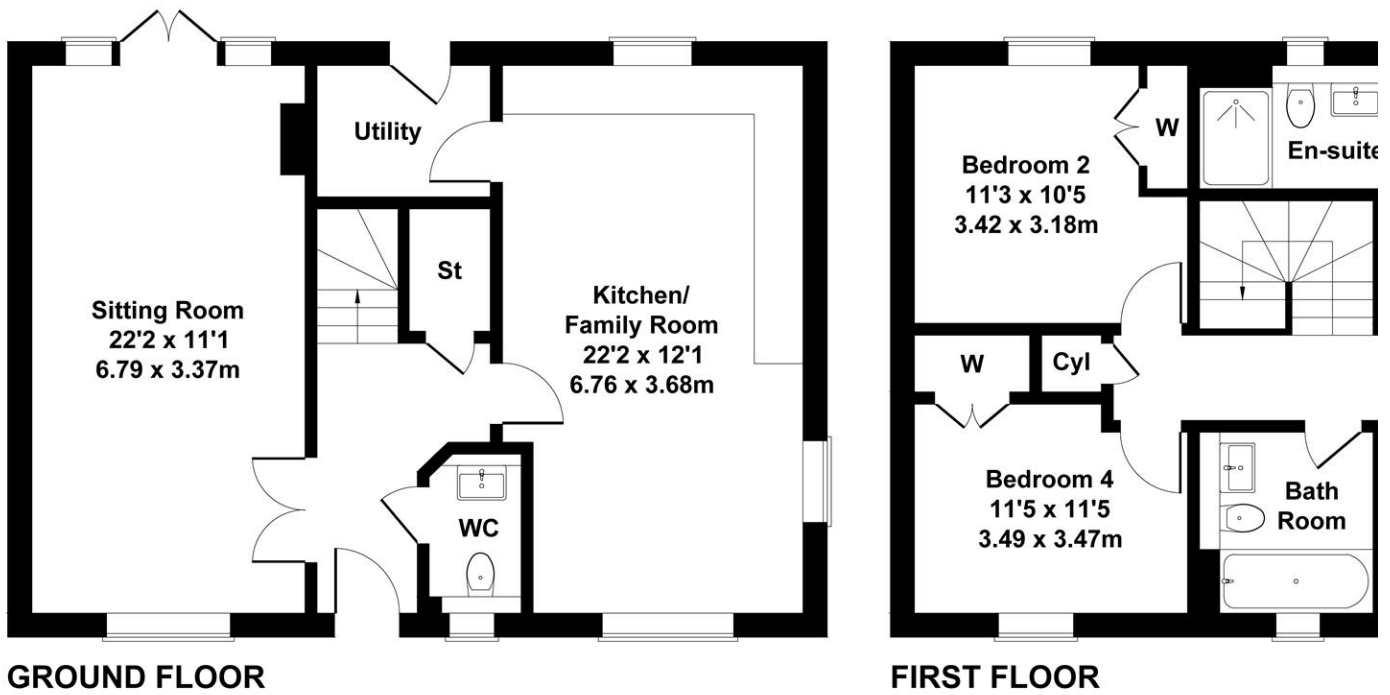

# Fynes Way Rugby, Warwickshire

Approximate Gross Internal Area  
1389 sq ft - 129 sq m

Not to Scale. Produced by The Plan Portal 2024  
For Illustrative Purposes Only.