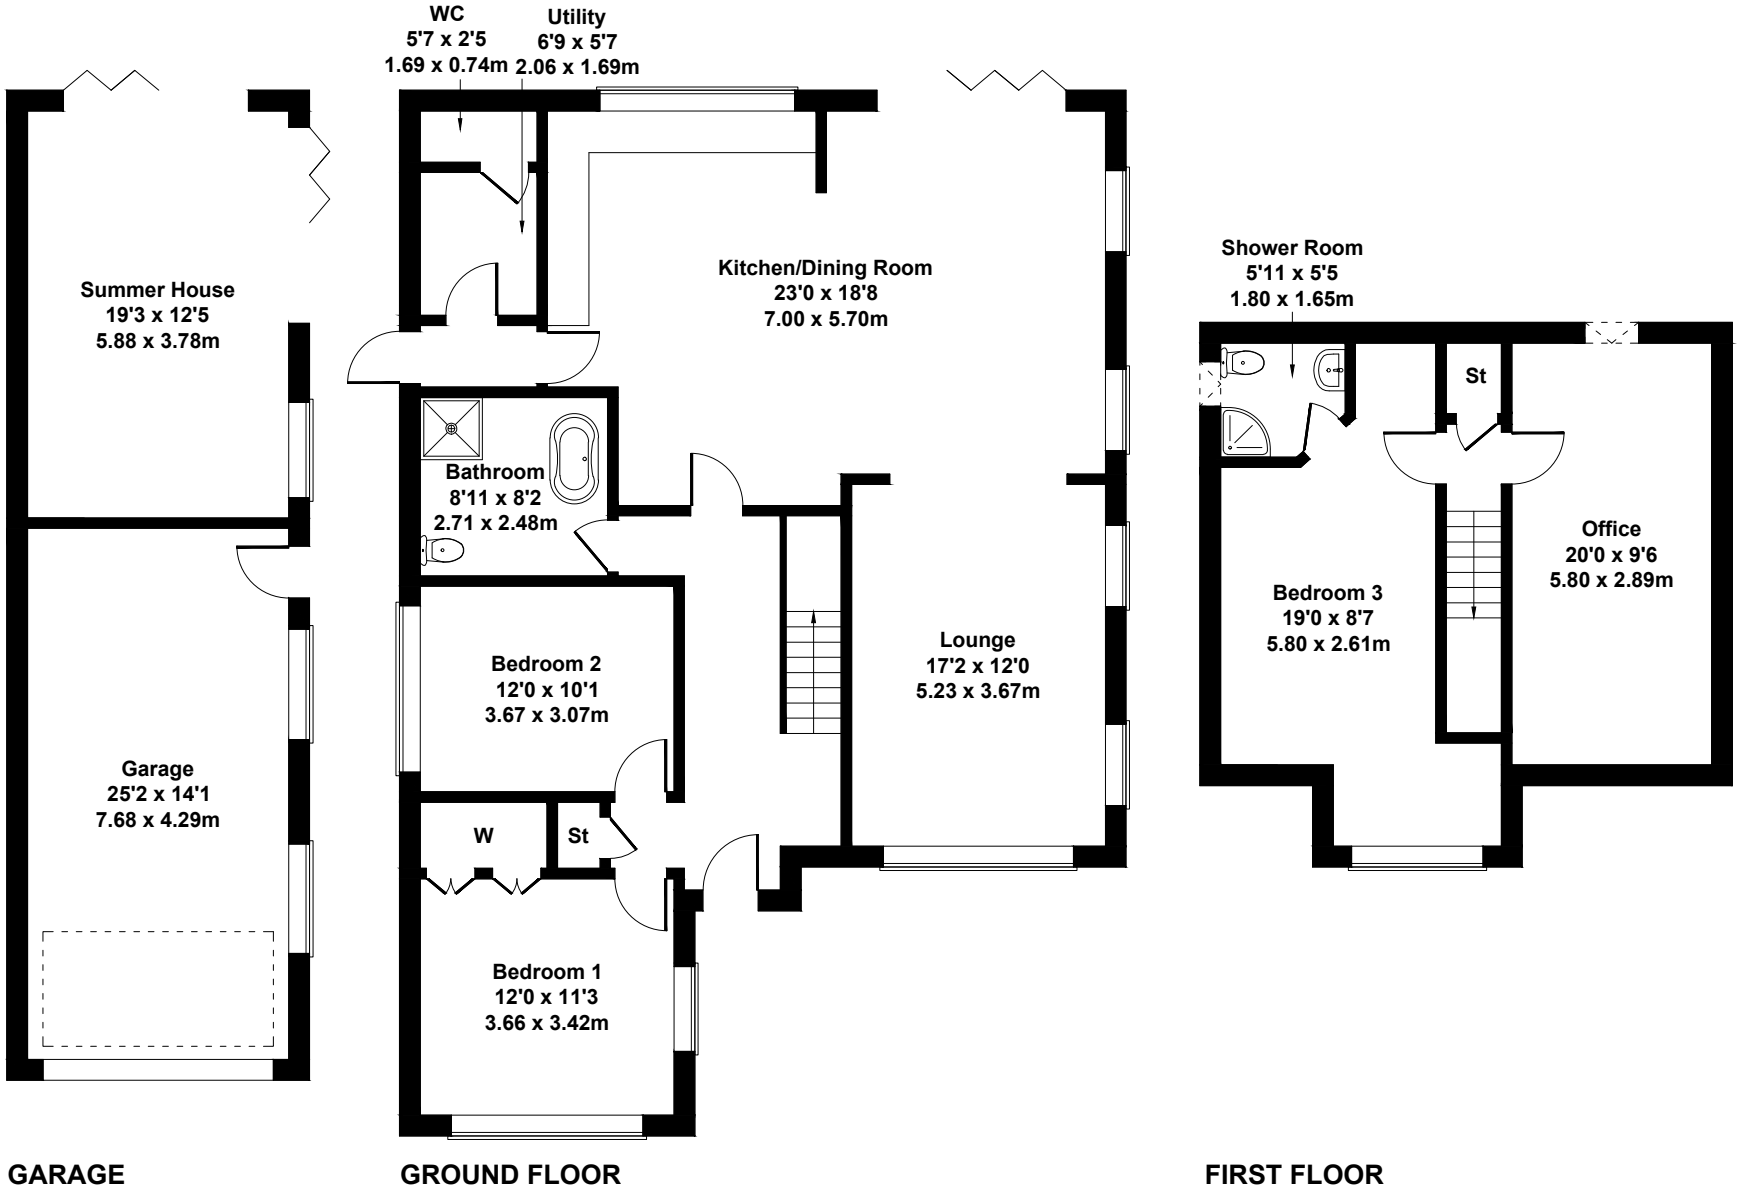

Rugby Road, Binley Woods

Approximate Gross Internal Area
2357 sq ft - 219 sq m

GARAGE

GROUND FLOOR

FIRST FLOOR