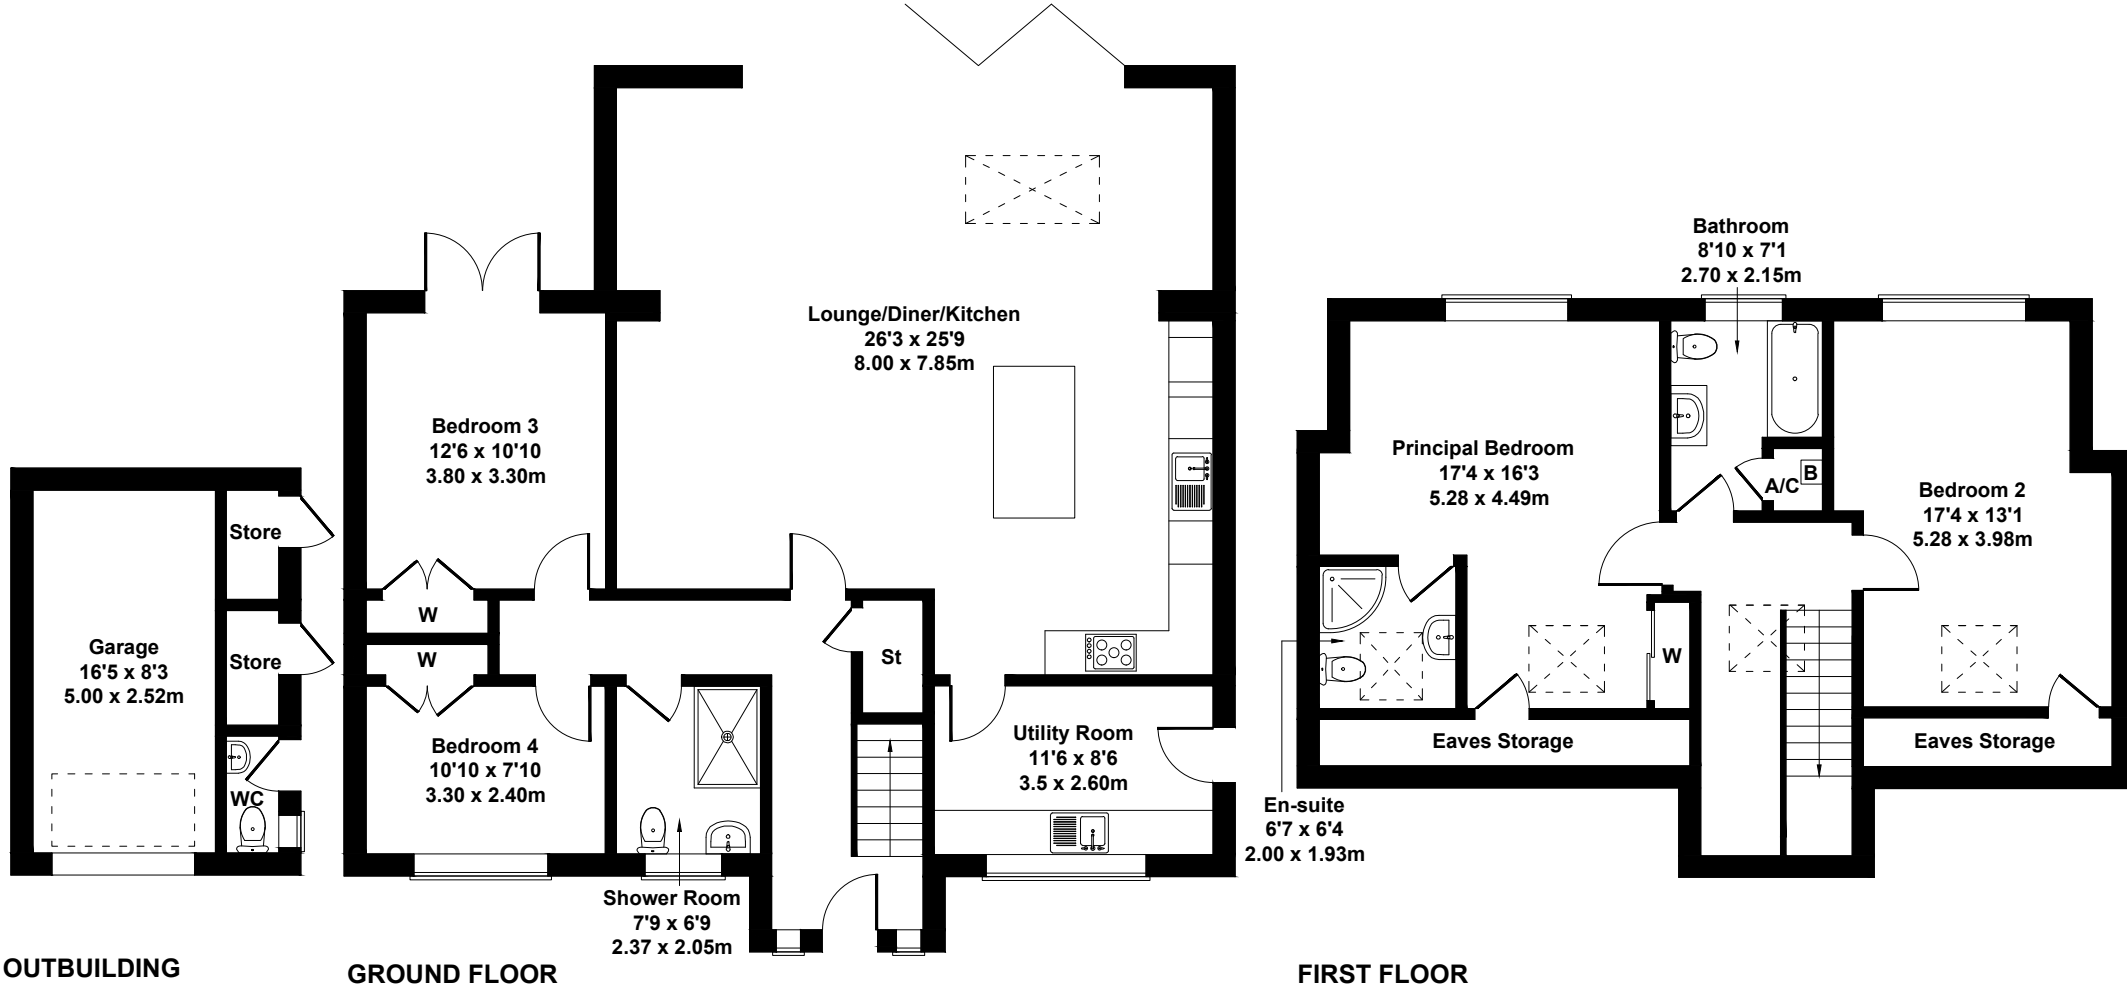

Broad Lane, Coventry

Approximate Gross Internal Area
2073 sq ft - 193 sq m

Not to Scale. Produced by The Plan Portal 2023
For Illustrative Purposes Only.